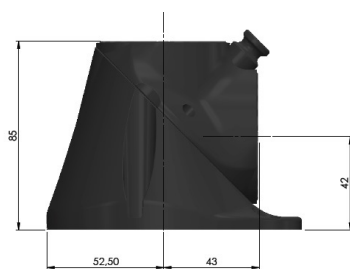

PRODUCT SHEET

Description:

Multifunctional Leg Bracket "Curly", Black PC/ABS, $\varnothing 115 \times 85$ mm, Max Leg Size: $\varnothing 60$ mm, F/M10 Bolt

Item number:

06.11.050-0

Units	Box	Carton	HS Code	Barcode
Pcs.	1	60	3903300000	
				5704866484602