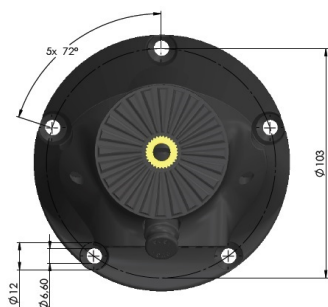

PRODUCT SHEET

Description:

Multifunctional Leg Bracket "Curly", Black PC/ABS, $\varnothing 115 \times 85$ mm, Max Leg Size: $\varnothing 60$ mm, F/M10 Bolt

Item number:

06.11.050-0

Units	Box	Carton	HS Code	Barcode
Pcs.	1	60	3903300000	
				5704866484602