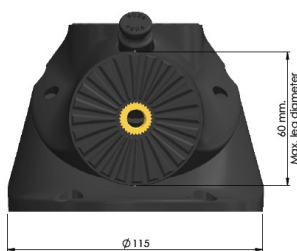

PRODUCT SHEET

Description:

Multifunctional Leg Bracket "Curly", Black PC/ABS, $\varnothing 115 \times 85$ mm, Max Leg Size: $\varnothing 60$ mm, F/M10 Bolt

Item number:

06.11.050-0

Units	Box	Carton	HS Code	Barcode
Pcs.	1	60	3903300000	
				5704866484602