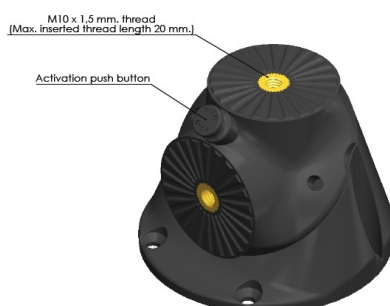

PRODUCT SHEET

Description:

Multifunctional Leg Bracket "Curly", Black PC/ABS, $\varnothing 115 \times 85$ mm, Max Leg Size: $\varnothing 60$ mm, F/M10 Bolt

Item number:

06.11.050-0

Units	Box	Carton	HS Code	Barcode
Pcs.	1	60	3903300000	
				5704866484602